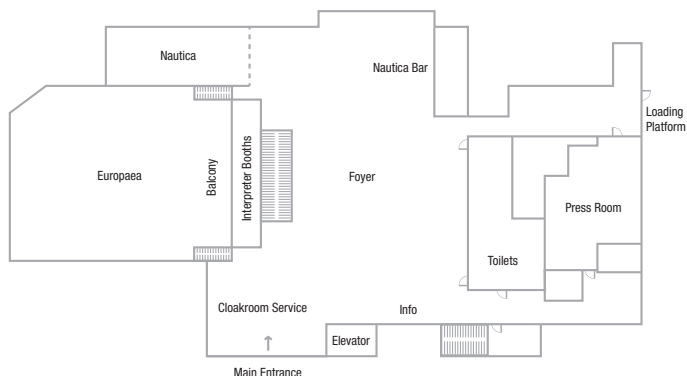

Most of the rooms and lobby areas have recently been stylishly renovated. Large arched windows and high ceilings create a light and airy atmosphere in the lobby, restaurant, and bar.

In addition to the hotel's own meeting facilities, the adjacent Marina Congress Center offers settings for events and functions of up to 2,500 people with high quality and full service. The hotel is easy to reach and there is plenty of parking space just outside the hotel and in the garage.

KOKOUSTILAT | MEETING FACILITIES

Hotel / Hotelli

Congress Center 1st floor

Congress Center 2nd floor

Tila Room	Sijainti Location	Pinta-ala Area (m ²)	Teatteri Theatre	Luokkamuoto Classroom	Pyöreät pöydät Round tables	Diplomaattimuoto Boardroom	U-pöytä U-Shape
Admiral	Hotel / Hotelli	50	40	28	-	26	20
Baltic	Hotel / Hotelli	30	-	-	-	22	-
Baltica	Marina Congress Center	73	50	40	40	24	26
Commodore	Hotel / Hotelli	180	50	40	-	26	26
Compass	Hotel / Hotelli	80	50	36	-	26	24
Eliel	Hotel / Hotelli	40	37	24	-	20	20
Europa	Marina Congress Center	640	600	400	300	68	76
Fennia I	Marina Congress Center	330	250	150	180	44	68
Fennia I+II	Marina Congress Center	838	700	500	440	80	100
Fennia II	Marina Congress Center	508	400	250	240	56	76
Key West Pub	Hotel / Hotelli	80	-	-	-	-	-
Kokoustila K1	Marina Congress Center	27	20	12	-	12	-
Kokoustila K2	Marina Congress Center	27	20	12	-	12	-
Kokoustila K3	Marina Congress Center	27	20	12	-	12	-
Kokoustila K4	Marina Congress Center	27	20	12	-	20	-
Lars	Hotel / Hotelli	40	-	24	-	12	20
Lehdistöhuone	Marina Congress Center	150	80	60	40	32	22
Nautica	Marina Congress Center	120	110	70	60	44	46
Nordia	Marina Congress Center	180	150	110	150	40	44
Sauna 1	Hotel / Hotelli	40	-	-	-	12	-
Selim	Hotel / Hotelli	40	37	24	-	20	20
Wine Cellar	Hotel / Hotelli	20	-	-	-	8	-